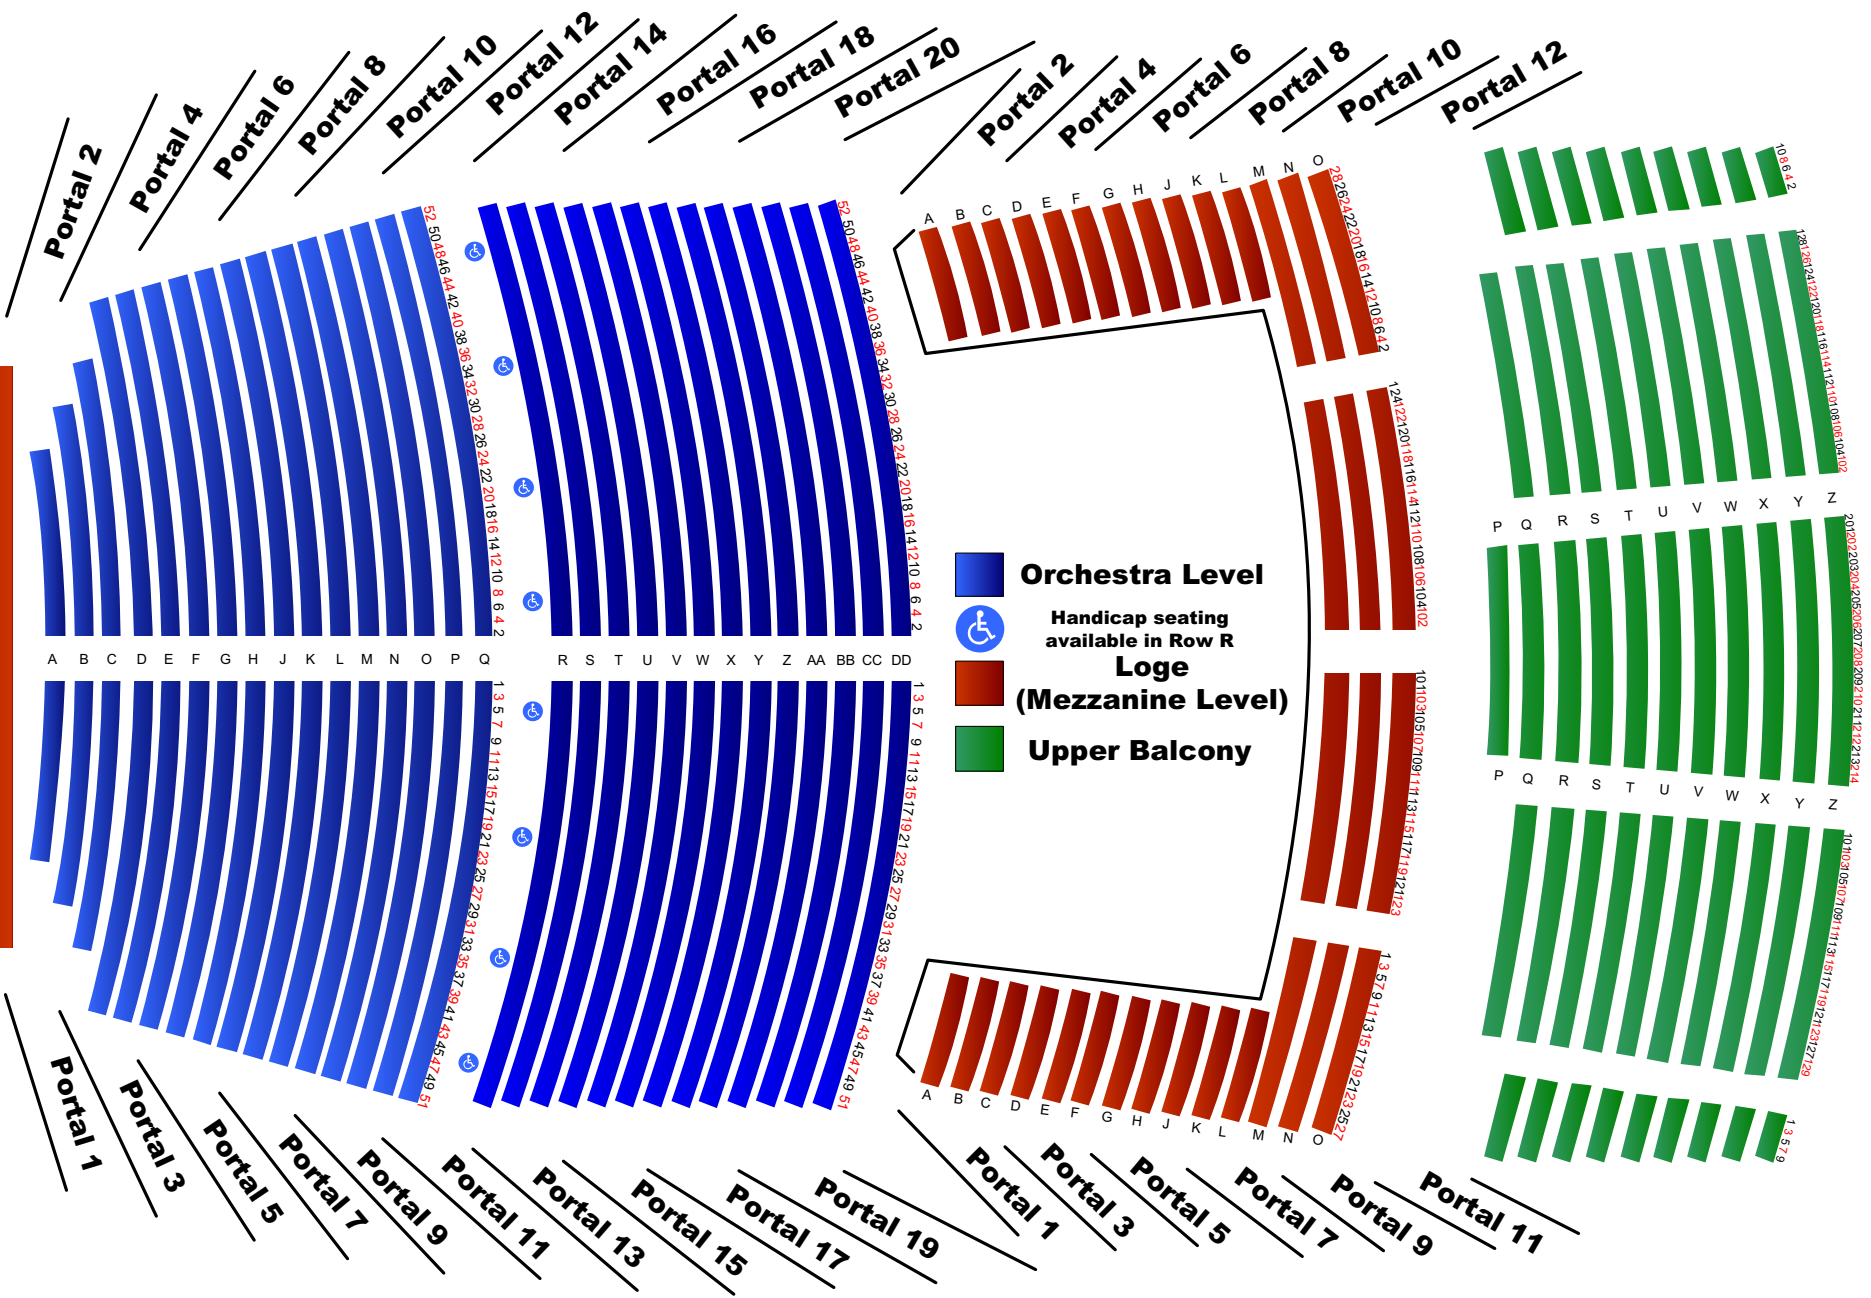

STAGE

-  **Orchestra Level**
-  **Handicap seating available in Row R**
-  **Loge (Mezzanine Level)**
-  **Upper Balcony**